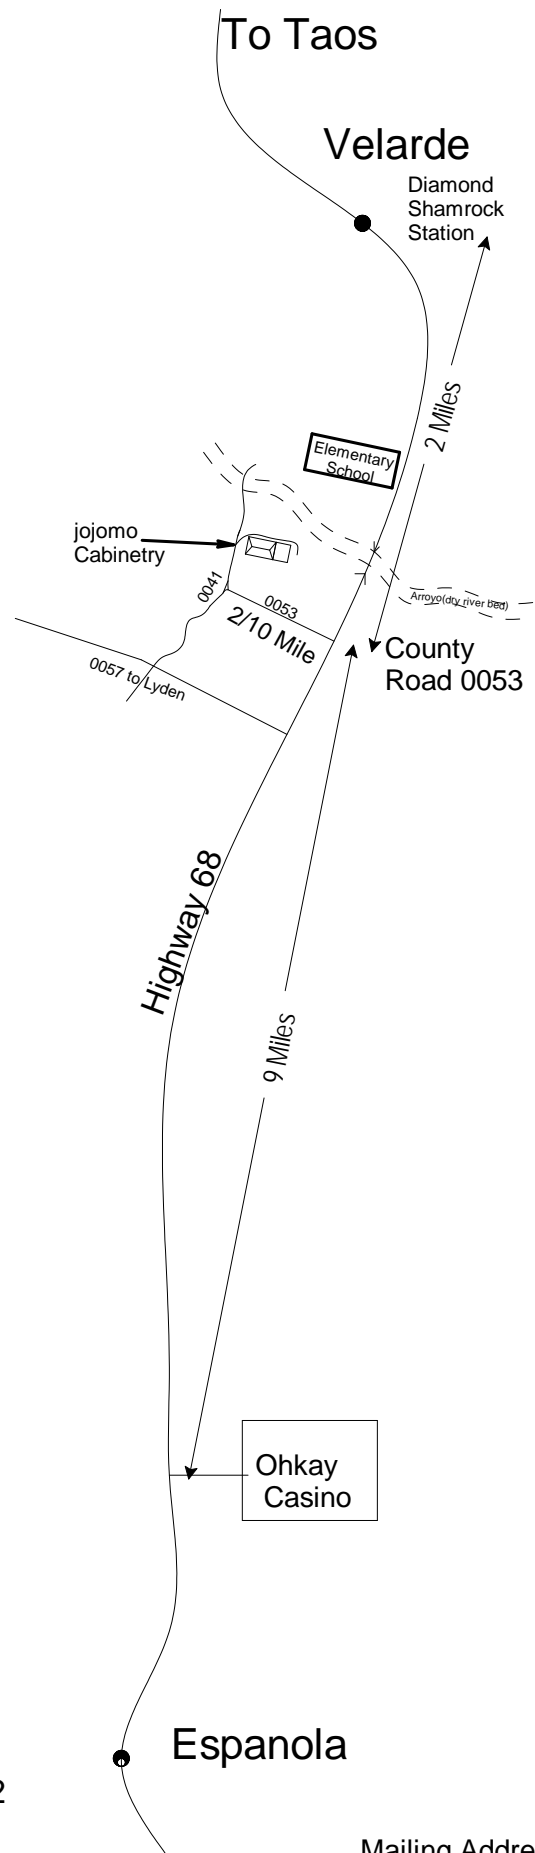

Directions to jojomo cabinetry

Available by appointment only.
Our Shop/Showroom is located at:
County Rd. 0041 #1042
Velarde, NM 87582

Phone: 505-852-0608
Cell: 505-690-2883

From Espanola:

Take 68 North:
9 miles past light at Okay Casino
Turn left on County Rd 0053. (Its the road to Our Lady of Guadalupe Church)
follow 2/10 mile to Y intersection at County rd. 0041
Turn Right and go 100 yds . Our shop is to the right.
Large white adobe with double doors in front and #1042 over the doors. Drive around left side of shop and park in back.
Enter through open garage doors.

From Taos:

Take 68south:
After leaving the Rio Grande Gorge you enter Velarde.
Go 2 miles past Diamond Shamrock station
Turn right onto
County Rd 0053 (Its the road to Our Lady of Guadalupe Church)
Follow 2/10 mile to Y intersection at County Rd 0041
Turn Right and go 100 yds.
Our shop will be on the right.
Large white adobe with double doors in front and #1042 over the doors. Drive around left side of shop and park in back.
Enter through open garage doors.